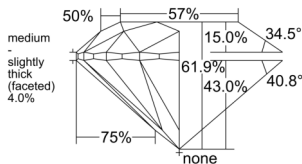

GIA®

FACSIMILE

GIA REPORT 2235504427

Verify this report at GIA.edu

GIA NATURAL DIAMOND DOSSIER®

February 07, 2025
GIA Report Number 2235504427
Shape and Cutting Style ..... Round Brilliant
Measurements ..... 5.41 - 5.44 x 3.36 mm

GRADING RESULTS

Carat Weight ..... 0.61 carat
Color Grade ..... H
Clarity Grade S11
Cut Grade ..... Excellent

ADDITIONAL GRADING INFORMATION

Polish ..... Excellent
Symmetry ..... Excellent
Fluorescence ..... None
Clarity Characteristics ..... Crystal
Inscription(s): GIA 2235504427

PROPORTIONS

Profile to actual proportions

GRADING SCALES

GIA COLOR SCALE

COLOREDNESS	D
	E
	F
	G
	H
	I
	J
NEAR COLORLESS	K
	L
Faint	M
	N
	O
	P
Very Light	Q
	R
	S
	T
	U
	V
Light	W
	X
	Y
	Z

GIA CLARITY SCALE

FLAWLESS	VERY VERY SLIGHTLY INCLUDED	VS₁	VS₂	S1₁	S1₂	I₁	I₂	I₃			
									VERY SLIGHTLY INCLUDED	SLIGHTLY INCLUDED	INCLUDED

GIA CUT SCALE

EXCELLENT
VERY GOOD
GOOD
FAIR
POOR